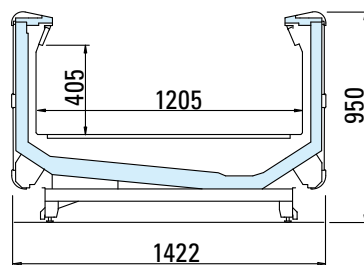

SUPER MADRID 3

ARNEG S.p.A.
35010 Campo San Martino (PD) Italy - Tel. +39 049 9699333 - Fax +39 049 9699444 Certified ISO 9001:2008 - ISO 14001:2004
BSOHSAS 18001:2007 - RAEE IT801000000139 - www.arneg.com