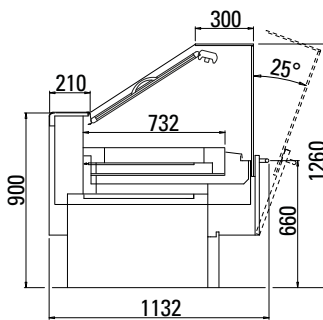

ANGOLI - CORNERS

SELF

VDB

AS9

TCBM

TCPW

ARNEG S.p.A.
35010 Campo San Martino (PD) Italy - Tel. +39 049 9699333 - Fax +39 049 9699444 Certified ISO 9001:2008 - ISO 14001:2004
BSOHSAS 18001:2007 - RAEE IT801000000139 - www.arneg.com