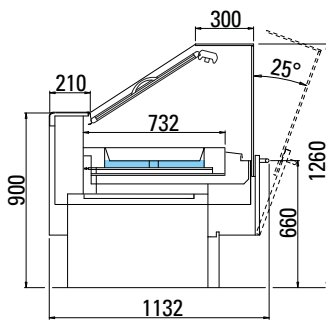

ANGOLI - CORNERS

SELF

VDB

AS9

TCBM

TCPW

ARNEG S.p.A.
35010 Campo San Martino (PD) Italy - Tel. +39 049 9699333 - Fax +39 049 9699444 Certified ISO 9001:2008 - ISO 14001:2004
BSOHSAS 18001:2007 - RAEE IT801000000139 - www.arneg.com